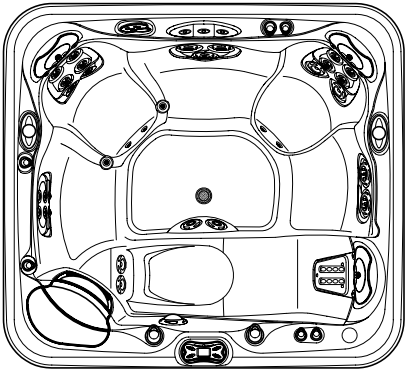

2009 VISTA
Model SS
GRAPHITE, PEARL, SAND, STERLING MARBLE
8'4" x 7'7"
38" High

DOOR SIDE
SCALE: 1/4" = 1'-0"