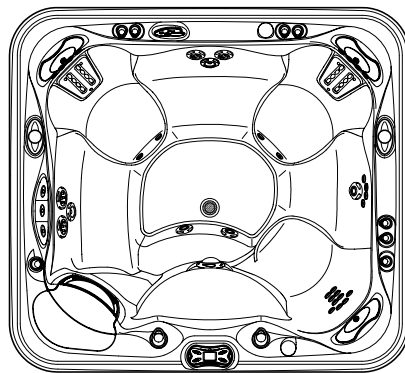

2009 GRANDEE
Model GG

GRAPHITE, PEARL, SAND, STERLING MARBLE

8'4" x 7'7"
38" High

DOOR SIDE

SCALE: 1/4" = 1'-0"